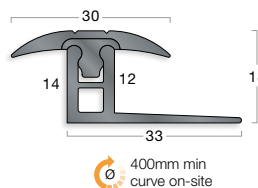

Aluminium bases have a solid flange for straight lengths.

PVC-u Top with PVC-u Base

FXT21 / FXB336

FXT21 / FXB339

FXT21 / FXB3312

FXT31 / FXB336

FXT31 / FXB339

FXT31 / FXB3312