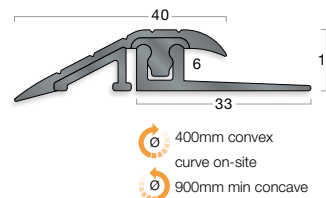

FXR40 / FXB336