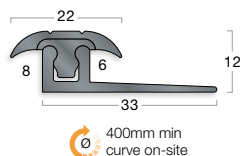

PVC-u Top with PVC-u Base

FXT21 / FXB336