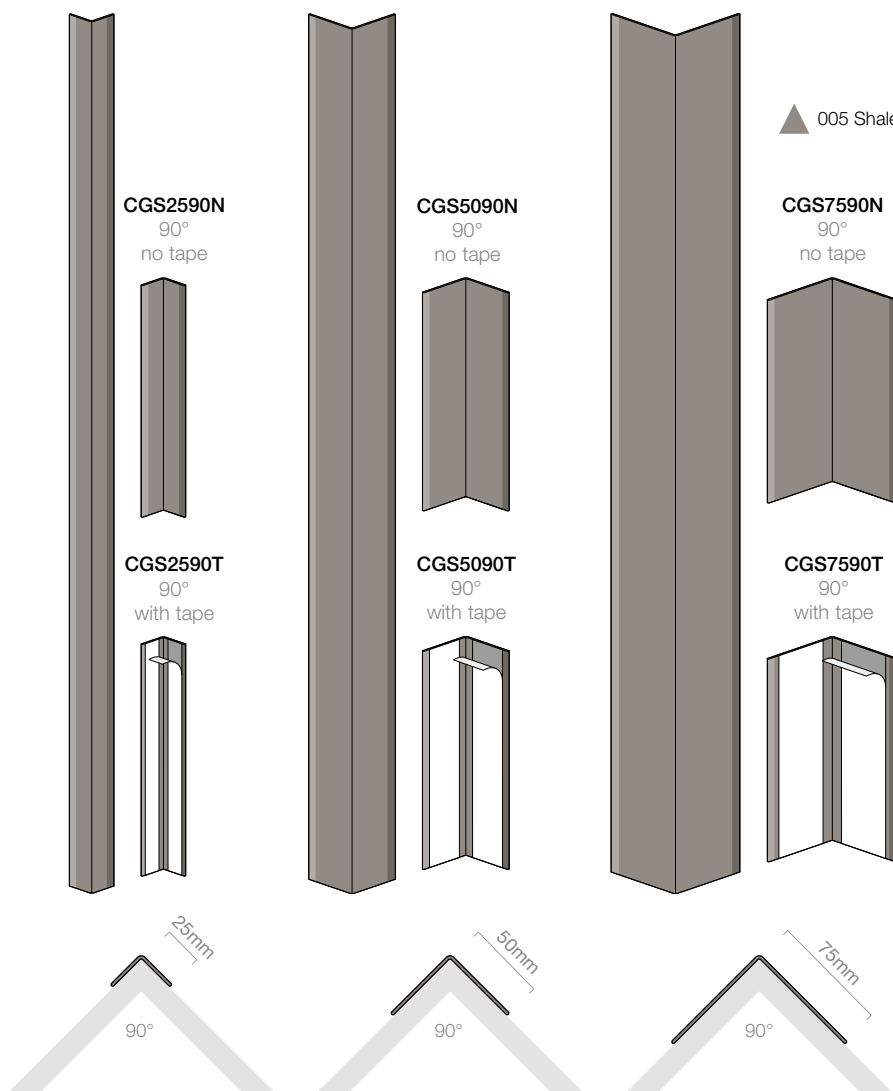

CORNER GUARDS

WALL PROTECTION

A cost-effective solution for protecting corners from damage caused by pedestrian and wheeled traffic.

The one-piece Corner Guards are manufactured from through-coloured, easy to clean PVC-u and are textured to conceal the effects of impact and abrasion.

In stock in our most popular colours

Available for fast delivery to your local distributor

Typical applications:

- Offices
- Schools
- Nursing Homes
- Leisure Clubs
- High Street Shops

Standard PVC-u