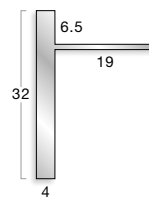

TA5
Aluminium

TA5B
Aluminium

Dimensions shown are nominal. Illustrations are 70% size in mm.

TA5 welded corner providing a flush, neat finish to a BASICZ stair edging profile.

Next day delivery
to your local distributor*