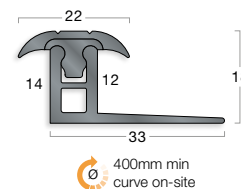

Aluminium bases have a solid flange for straight lengths.

PVC-u Top with PVC-u Base

FXT21 / FXB336

FXT21 / FXB339

FXT21 / FXB3312

FXT31 / FXB336

FXT31 / FXB339

FXT31 / FXB3312