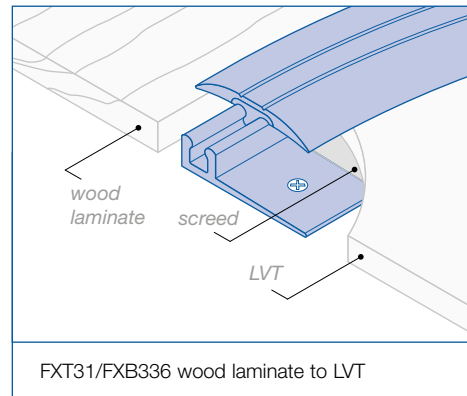

CLIP-TOP FX®

FLOOR TRIMS

Clip-Top fx is a two-piece product allowing design flexibility and is suitable for use in medium pedestrian and light trolley traffic commercial applications.

Tops are PVC-u and bases are offered in PVC-u for easy on-site curving or Aluminium for straights. Clip-Top fx features a comprehensive selection of profile types and sizes to suit most situations. PVC-u Tops are available in 7 colour options and are easy to replace, making these an ideal choice for sites that undergo regular refurbishments.