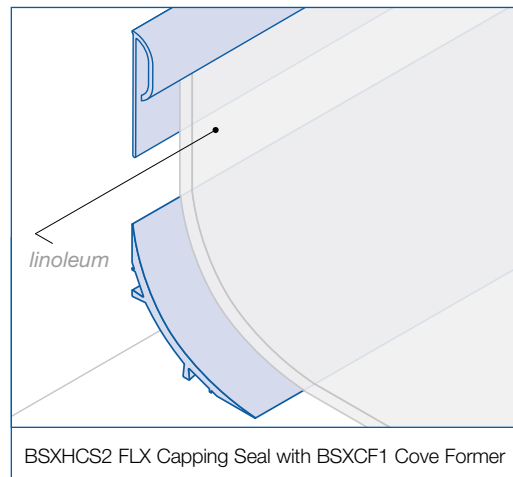

Capping Seals

BSXPCS1
(2.00m)

Black

- For use with 2mm resilient floorcoverings

BSXHCS2 FLX
(2.00m)

CBSXHCS2 FLX
(25m coils)

Black

Snowdrift

- For use with 2mm - 5mm resilient floorcoverings