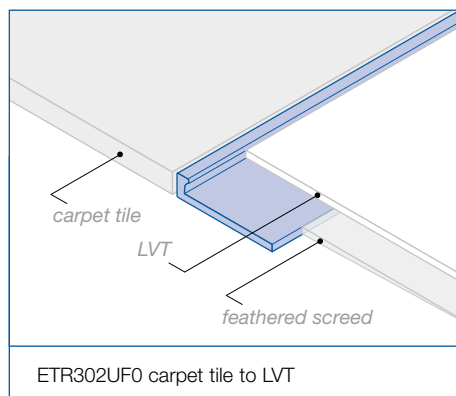

MULTI-PURPOSE FLOOR TRIMS

A range of aluminium profiles used to join and edge a variety of floorcoverings of heights between 2mm and 23.5mm.

Available in a choice of solid base for straights or pre-punched for on-site curving (curving diameter is found next to each profile on adjacent page). Stainless Steel and Brass options are also available.

Typical applications:

- High Street Shops
- Restaurants
- Schools
- Offices
- Hotels