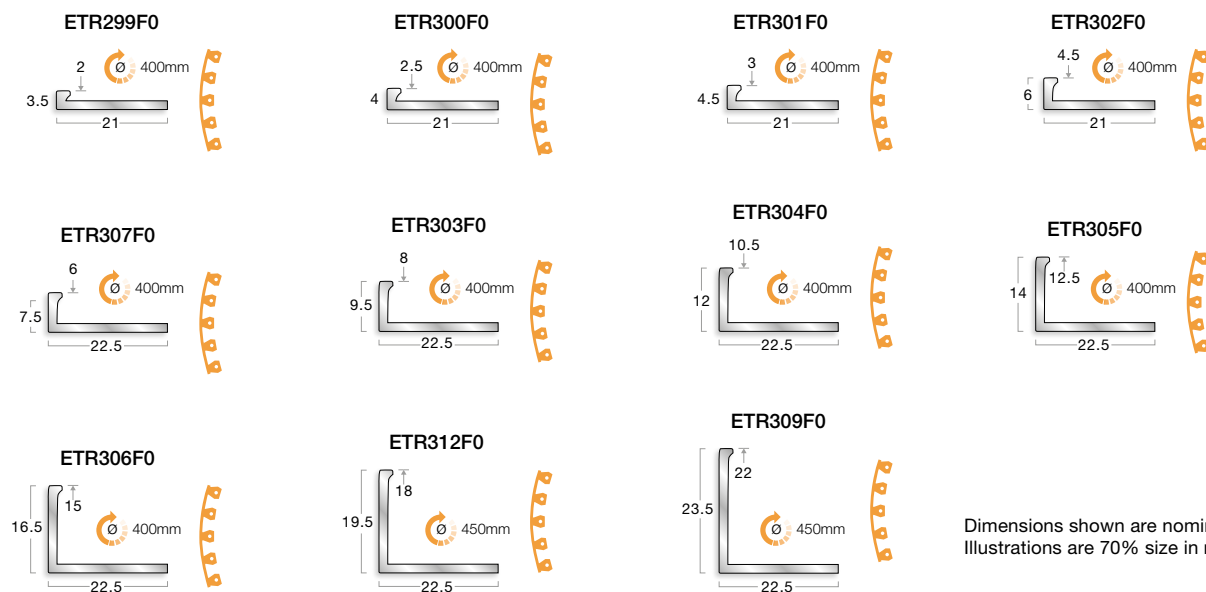

Pre-punched with tabs and fixing holes

Dimensions shown are nominal.
Illustrations are 70% size in mm.

*Next working day. Subject to stock availability. UK mainland only.
For details of your nearest Gradus distributor, installation instructions & full product specification call 01625 428922 or visit www.gradus.com