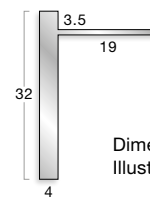

Profile can be curved subject to approval of template - contact Gradus Technical Support for further information.

Complement your **BASICZ™** Stair Edgings with our range of welded corners

- Supplied pre-welded
- Available in 83° or 90° angles (other angles can be supplied upon request)
- Choice of left or right-hand options

TA5
Aluminium

TA5B
Aluminium

Dimensions shown are nominal. Illustrations are 70% size in mm.

TA5 welded corner providing a flush, neat finish to a BASICZ stair edging profile.

Next day delivery
to your local distributor*