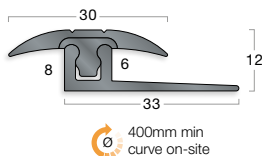

Aluminium bases have a solid flange for straight lengths.

PVC-u Top with PVC-u Base

FXT21 / FXB336

FXT21 / FXB339

FXT21 / FXB3312

FXT31 / FXB336

FXT31 / FXB339

FXT31 / FXB3312