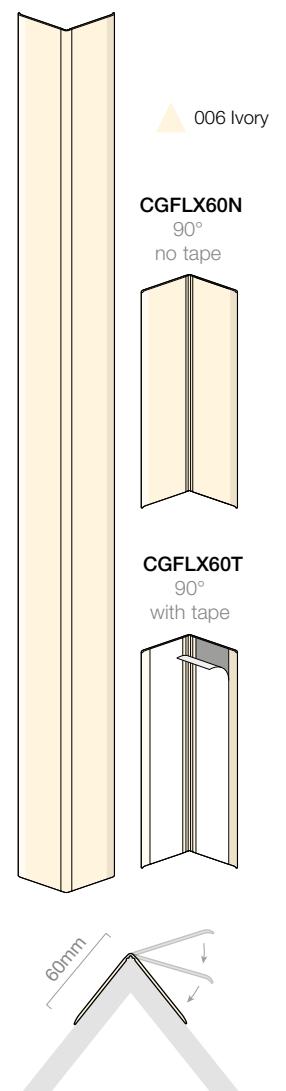

Adjustable Angle PVC-u