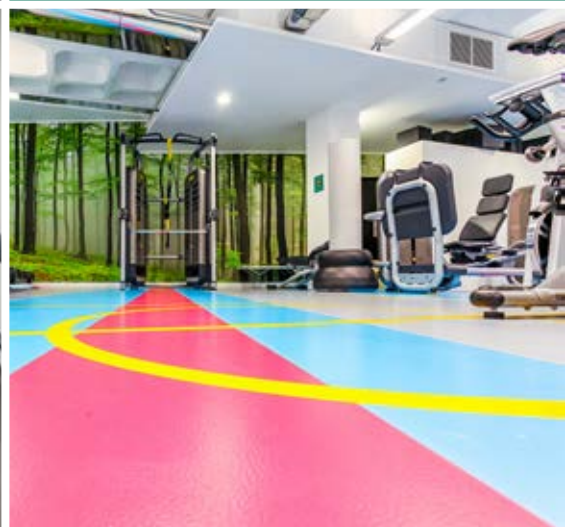

**STAIR EDGINGS
FLOOR TRIMS
MATTING
WALL PROTECTION
LIGHTING**

**NEXT DAY SERVICE
PRODUCT EXPERTISE
WARRANTY
SUSTAINABILITY**