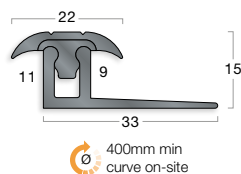

FXT21 / FXB339