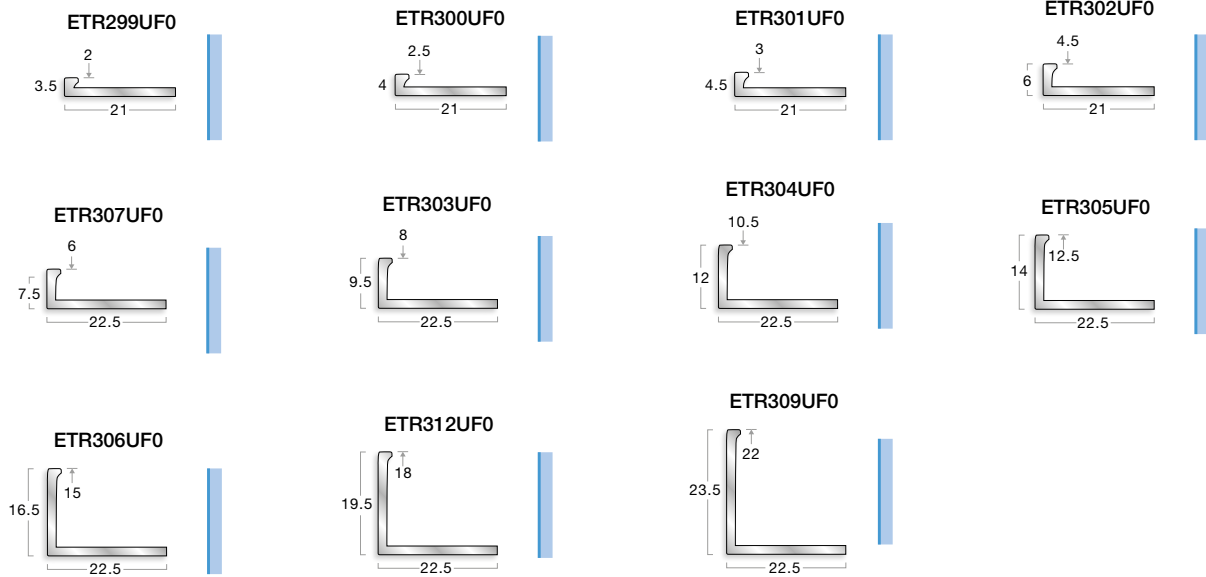

Next day delivery
to your local distributor*

Applies to orders placed
before 4pm

Key

Solid base
for straights.

Pre-punched
with tabs and
fixing holes for
on-site curving.

Solid base