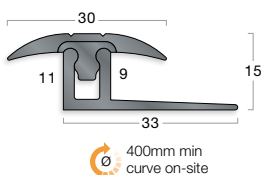

Aluminium bases have a solid flange for straight lengths.

PVC-u Top with PVC-u Base

FXT21 / FXB336

FXT21 / FXB339

FXT21 / FXB3312

FXT31 / FXB336

FXT31 / FXB339

FXT31 / FXB3312