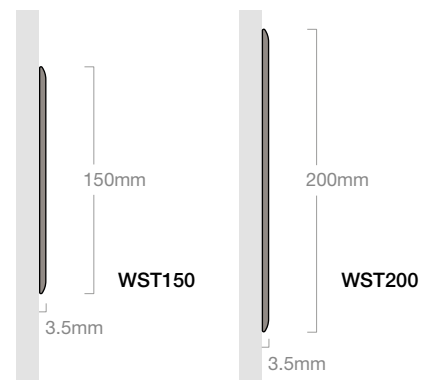

WALL STRIPS

WALL PROTECTION

A cost effective alternative to wall guards where medium duty protection is required against damage.

Through-coloured and textured to protect against impact, scratches and abrasion caused from both wheeled and pedestrian traffic including chairs, tables, trolleys and other moveable items. Wall Strips can be used along the entire length of walls or can be cut down into kickplates or pushplates.

Typical applications:

- Waiting Rooms
- Classrooms
- Accommodation
- Canteens

In stock in our most popular colours

Available for fast delivery to your local distributor

Available with factory applied adhesive tape for easy installation or without tape for installation with a suitable adhesive.

Popular colours

For details of your nearest Gradus distributor, installation instructions & full product specification call 01625 428922 or visit www.gradus.com