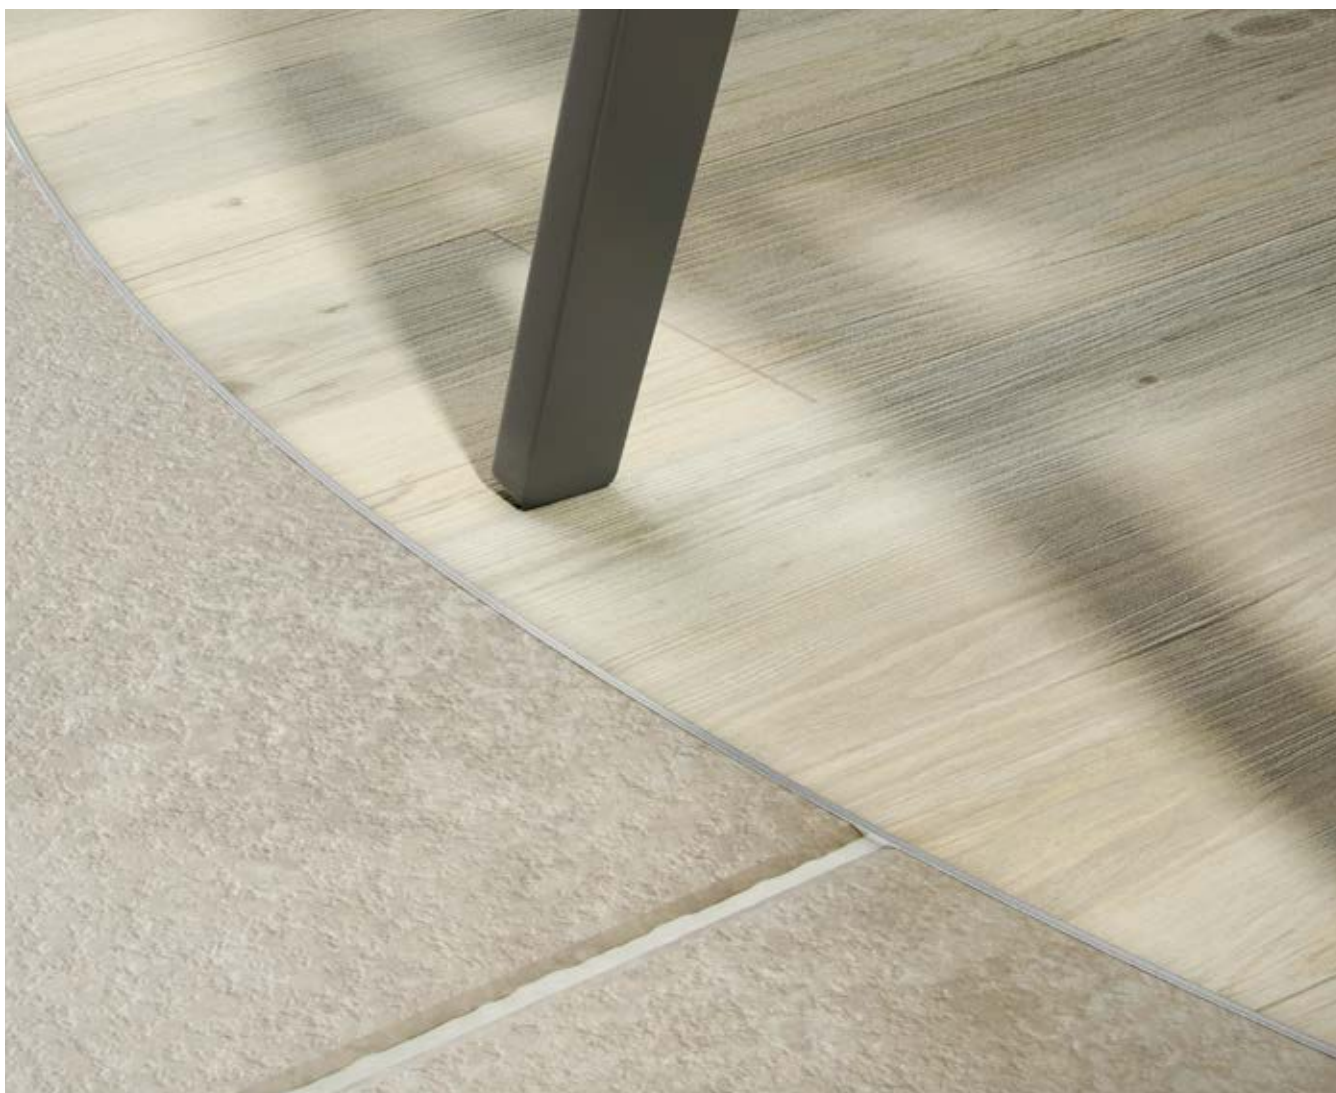

MULTI-PURPOSE FLOOR TRIMS

A range of aluminium profiles used to join and edge a variety of floorcoverings of heights between 2mm and 23.5mm.

Available in a choice of solid base for straights or pre-punched for on-site curving (curving diameter is found next to each profile on adjacent page). Stainless Steel and Brass options are also available.

Typical applications:

- High Street Shops
- Restaurants
- Schools
- Offices
- Hotels