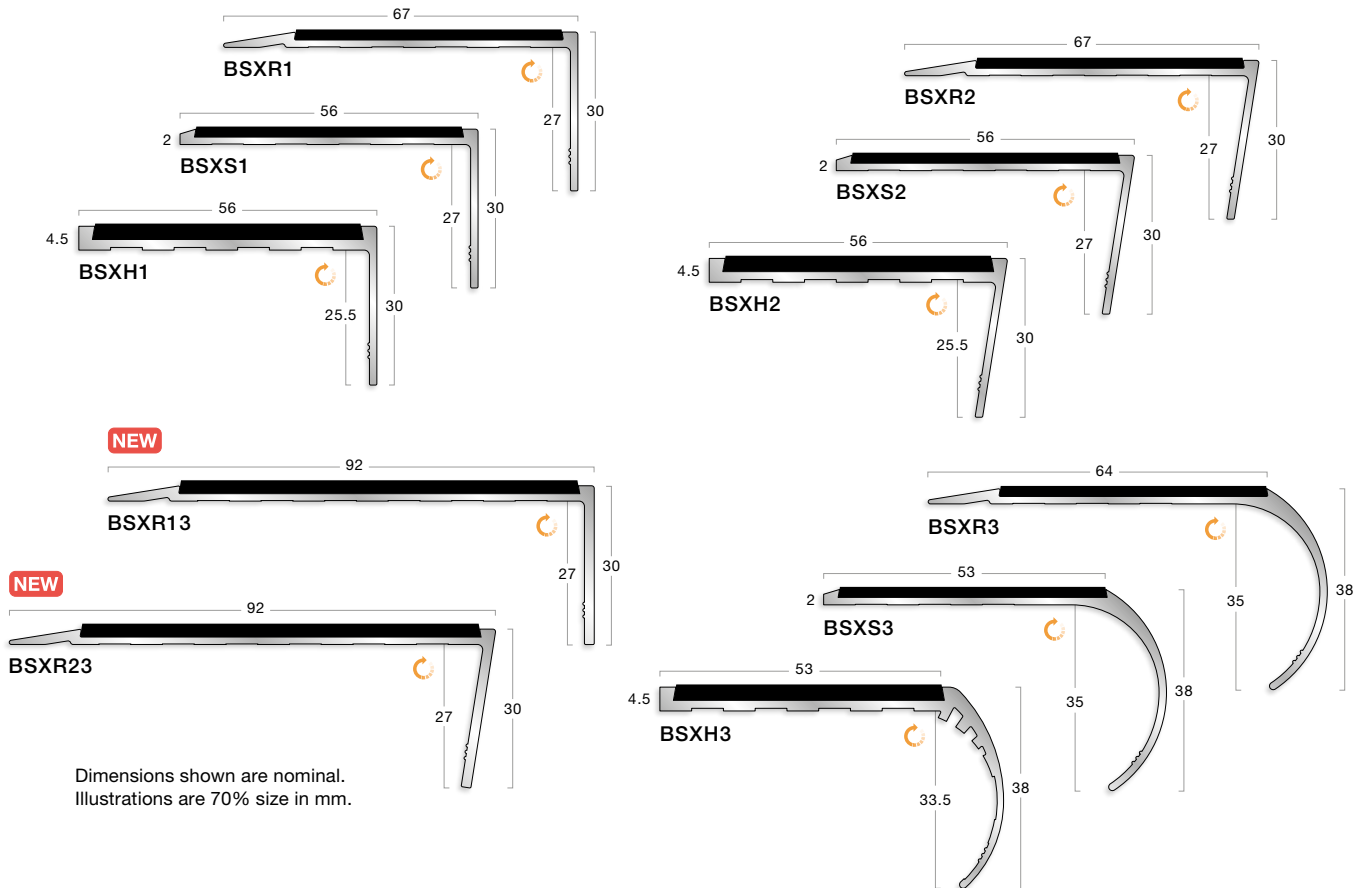

Next day delivery
to your local distributor*

Applies to orders placed
before 4pm

Profile Options

Insert Colours – Now available in 20 options

Interior Standard Finish

Jet LRV: 4.56 NCS: 8502-B 	Ink LRV: 4.96 NCS: 8010-R70B 	Burgundy LRV: 5.70 NCS: 6030-R10B 	Coffee LRV: 6.05 NCS: 8010-Y50R 	Midnight LRV: 6.56 NCS: 6030-R80B 	Evergreen LRV: 6.69 NCS: 7020-B70G
Ocean LRV: 8.00 NCS: 6020-R90B 	Poppy LRV: 10.39 NCS: 2070-R 	Lead LRV: 12.77 NCS: 7005-R50B 	Steel LRV: 26.99 NCS: 4500-N 	Cloud LRV: 28.57 NCS: 4010-R70B 	Linen LRV: 38.59 NCS: 3010-Y30R
Glacier LRV: 42.09 NCS: 2502-B 	Canvas LRV: 53.27 NCS: 2005-Y30R 	Buttercup LRV: 55.54 NCS: 1070-Y 	Snowdrift LRV: 83.77 NCS: 0500-N 		

Interior Grained Finish

Black LRV: 6.47 NCS: 7502-B 	Brown LRV: 12.13 NCS: 6010-Y70R 	Granite LRV: 13.44 NCS: 6502-R 	Dove LRV: 23.40 NCS: 5000-N

*Next working day. Subject to stock availability & capacity. UK mainland only. Excludes fabrications.
For details of your nearest Gradus distributor, installation instructions & full product specification call 01625 428922.