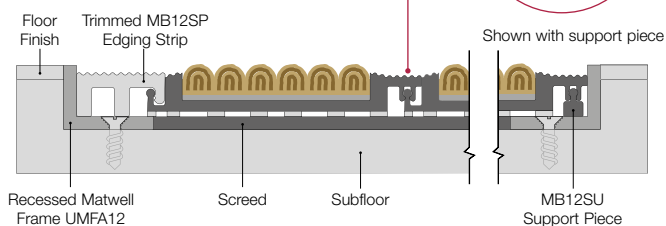

Installation Example

Shown recessed in a matwell

Complement your Mat-in-a-Box 1550 with a Matwell Frame

UMFA12

- Protects the edge of the mat
- Provides a safe transition
- Accommodates mat thickness of 12mm